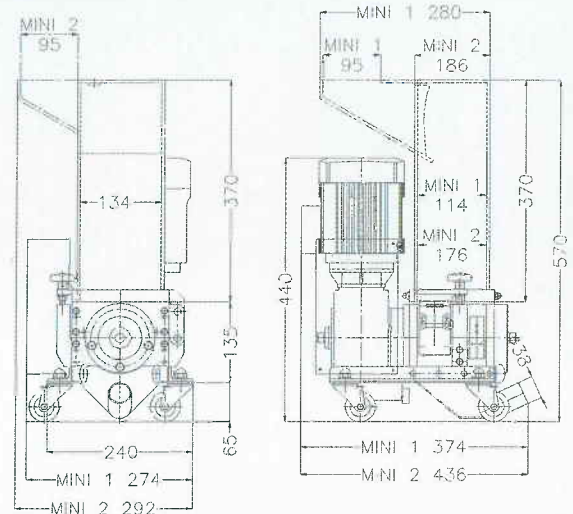

09/2007 Subject to alteration

moditec®
The passion for the plastic technology

ZAC de la Donnière F-69970 MARENNES
Tel. +33 (0)4 78 02 40 05 - Fax +33 (0) 4 78 02 13 70
moditec@moditec.fr - www.moditec.fr